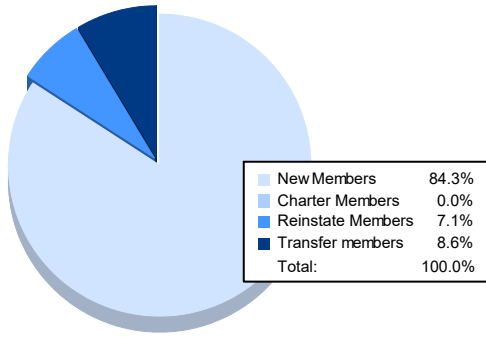

Year	New Clubs	Dropped Clubs	Gain/ Loss Clubs	New Members	Charter Members	Reinstate Members	Transfer Members	Total Member Added	Total Members Dropped	Gain/ Loss Members
2016-2017	0	0	0	88	0	3	8	99	108	-9
2017-2018	2	0	2	97	46	5	9	157	126	31
2018-2019	0	0	0	88	0	0	11	99	132	-33
2019-2020	0	0	0	92	0	2	6	100	131	-31
2020-2021	0	0	0	59	0	5	6	70	99	-29
<b>Average</b>	<b>0</b>	<b>0</b>	<b>0</b>	<b>85</b>	<b>9</b>	<b>3</b>	<b>8</b>	<b>105</b>	<b>119</b>	<b>-14</b>

### Membership Composition June 2021 Cumulative